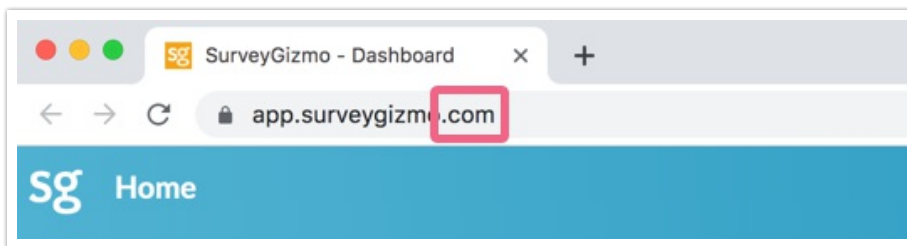

US, EU, or Canada API

Last Modified on 09/30/2019 3:25 pm EDT |

All of our API resources will use `restapi.surveygizmo.com` in example calls, however, if you are using an EU or Canadian account, your calls must use either the `restapi.surveygizmo.eu` or `restapica.surveygizmo.com` domains.

Not sure if your account is US, EU, or Canada?

Check the URL when you are logged in to the application. If you see `app.surveygizmo.com` your account is a US account. *Note that US accounts use the EST/EDT Timezone.*