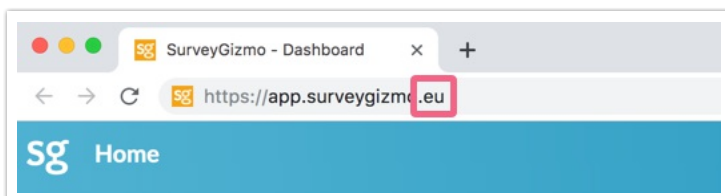

If you see `appca.surveygizmo.com`, your account is a Canada account. *Note that CA accounts use the GMT Timezone.*